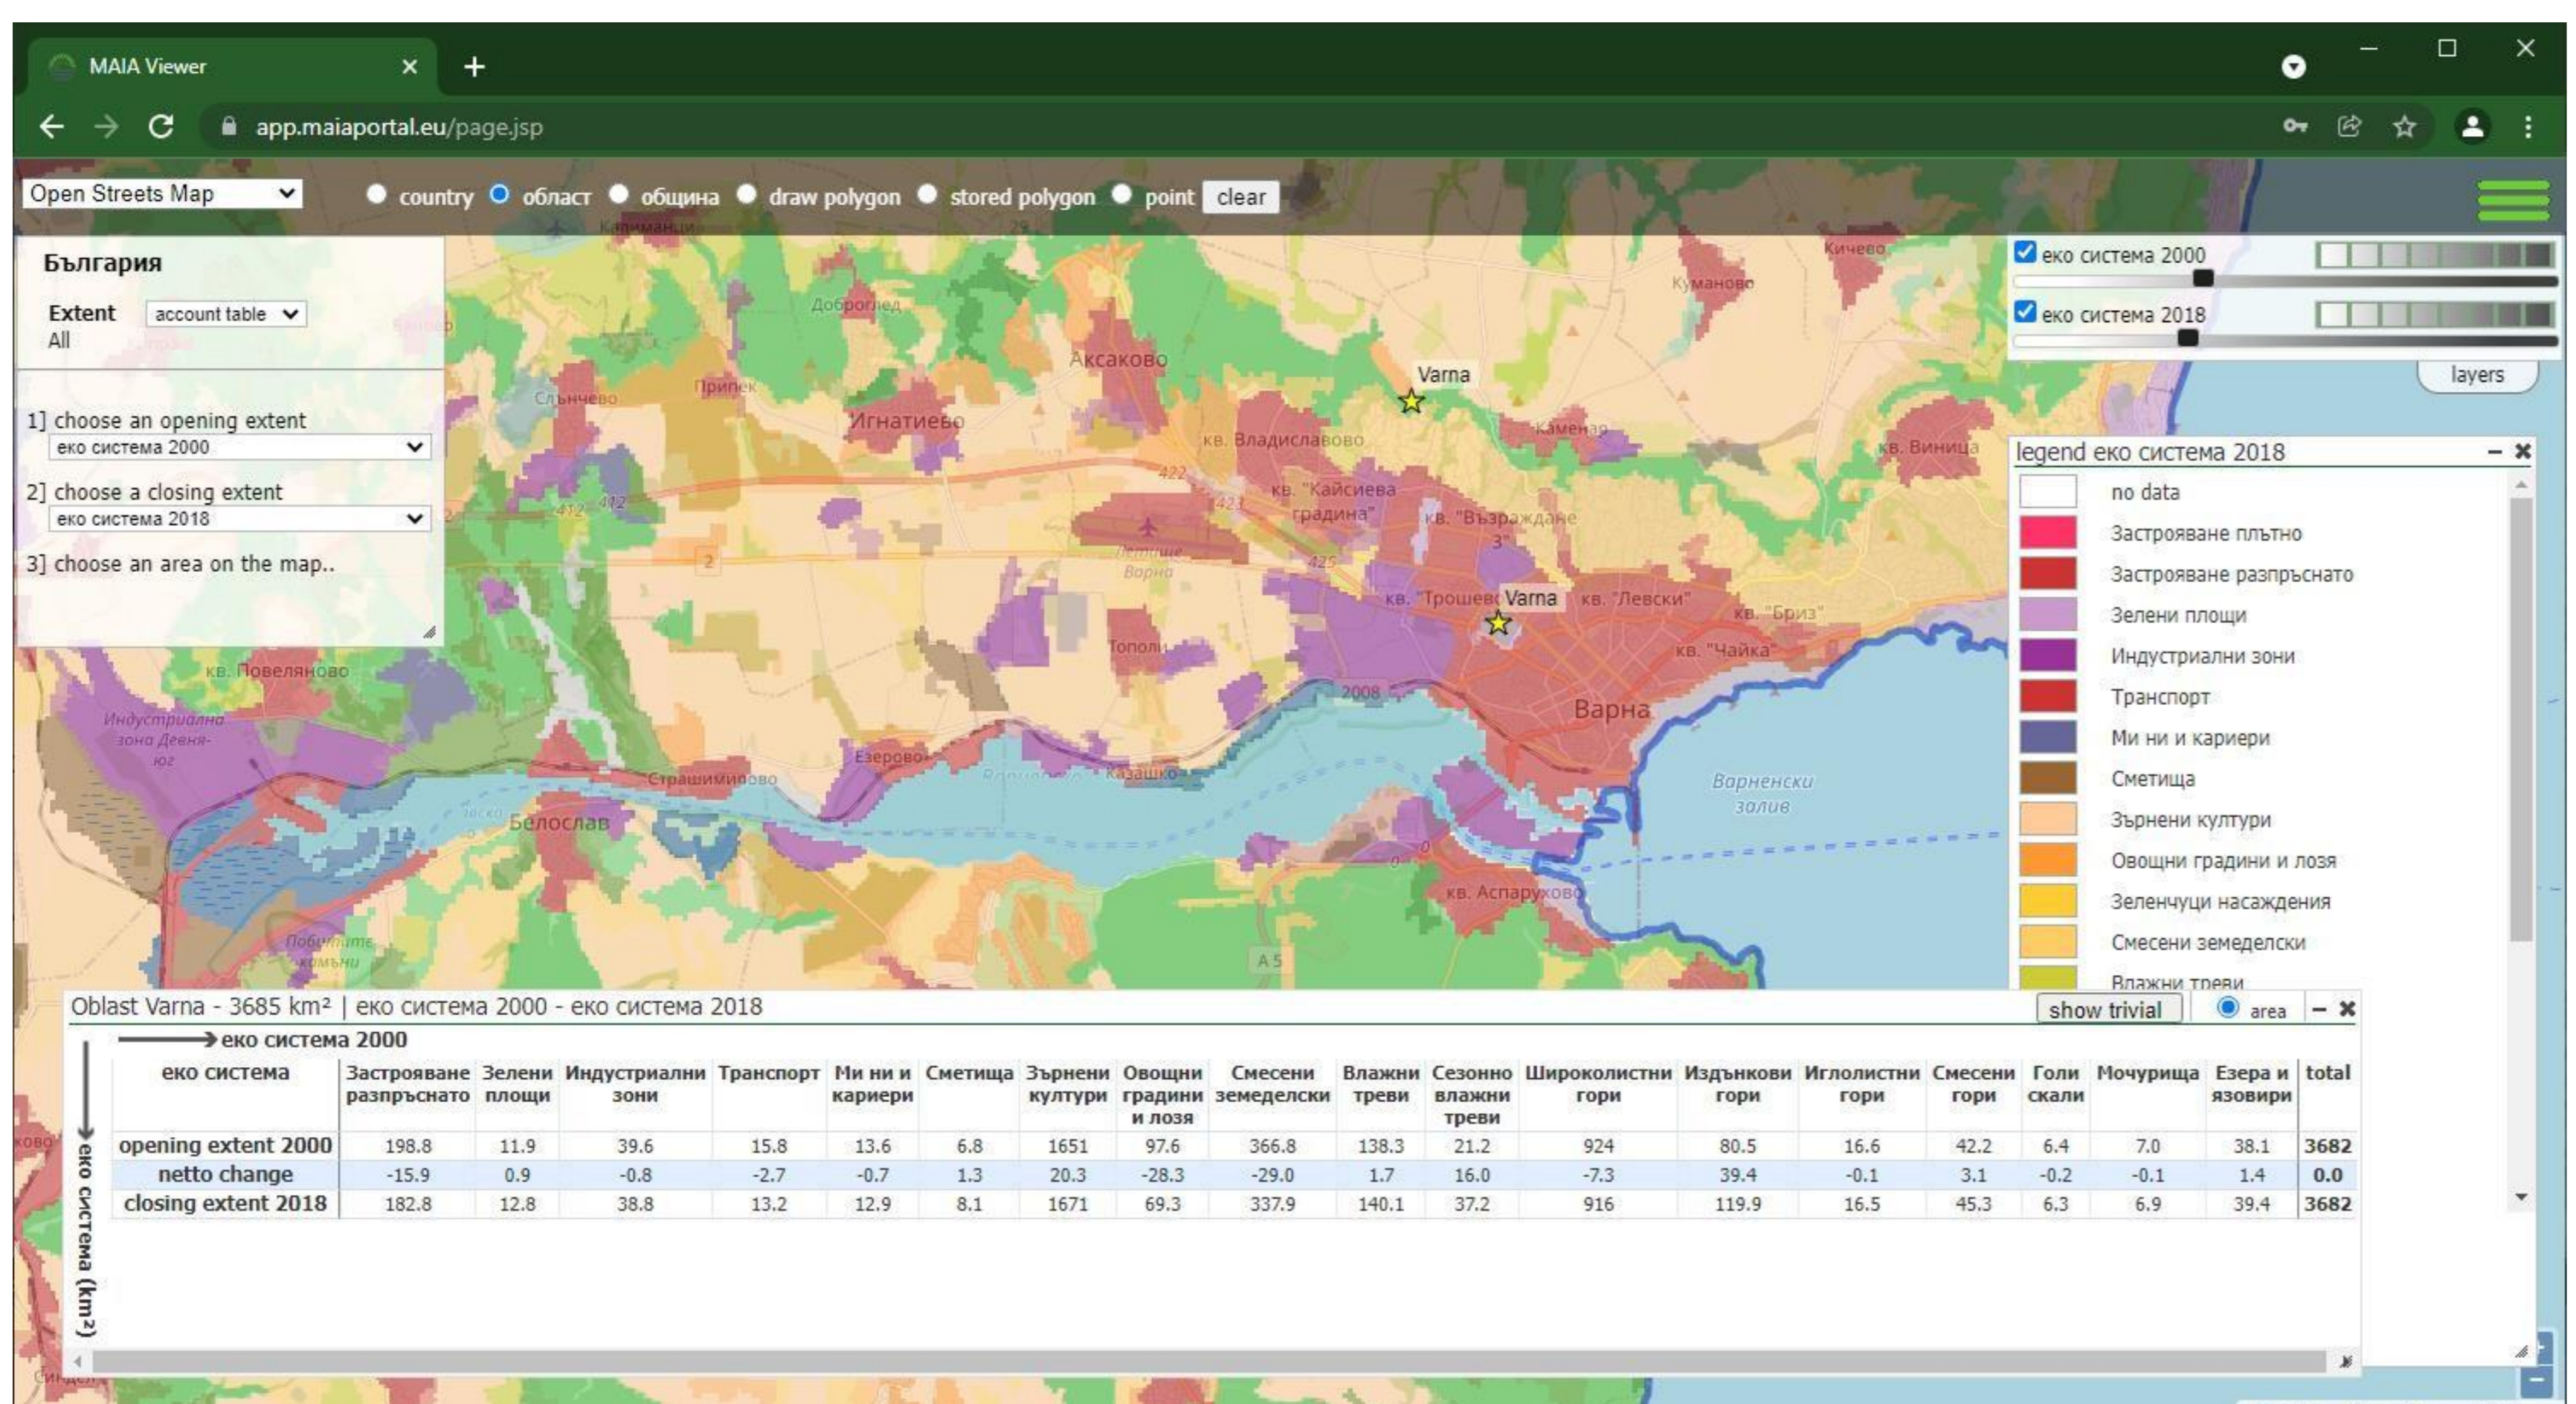

MAIA Viewer

The MAIA viewer provides online analysis and reporting of Ecosystem Accounts.

Eco system types 2000 and 2018 compared to each other in Bulgaria

Extent breakdown matrix for land cover 2015-2019 in the community of Oslo (Norway)

Histogram chart for eco system types in the province of Gelderland (Netherlands)

Account table for floriculture productivity 2015-2018 in the community of Lisse (Netherlands)

Ecosystem Accounts can be analyzed and viewed. Histograms, change matrices and extent accounts can be produced in seconds for predefined areas, like provinces or communities or for custom polygons.

Data providers

- CBS - Statistics Netherlands
- Wageningen University (Netherlands)
- NINA (Norway)
- CSIC (Spain)
- AgroParisTech (France)
- National Institute of Geophysics, Geodesy and Geography, Bulgarian Academy of Sciences (Bulgaria)