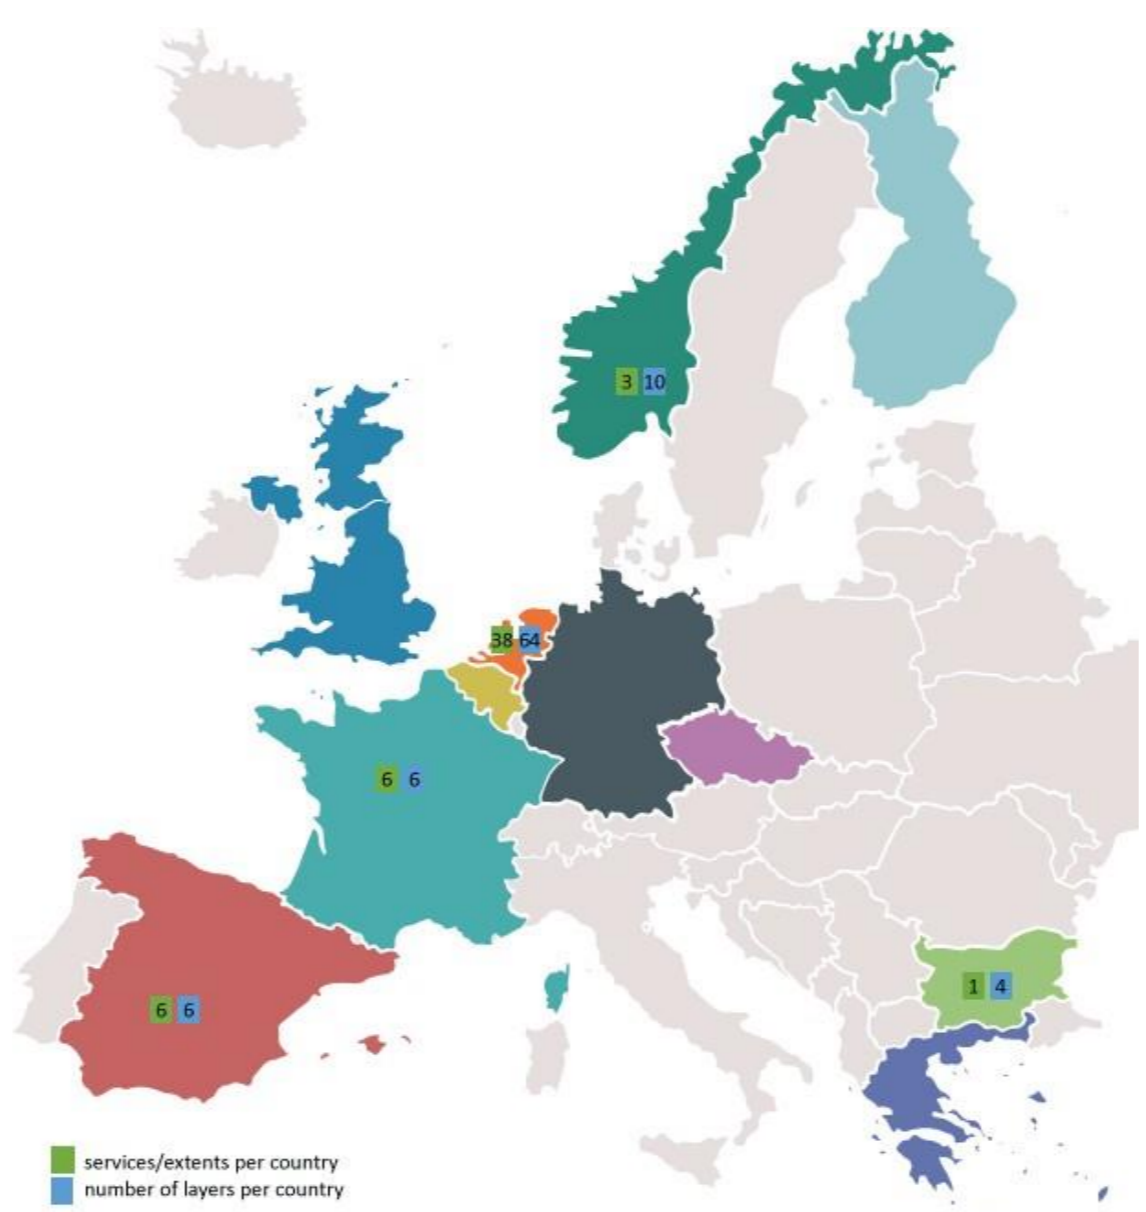

MAIA Viewer

The MAIA viewer provides online analysis and reporting of Ecosystem Accounts.

Eco system types 2000 and 2018 compared to each other in Bulgaria

Extent breakdown matrix for land cover 2015-2019 in the community of Oslo (Norway)

Histogram chart for eco system types in the province of Gelderland (Netherlands)

Account table for floriculture productivity 2015-2018 in the community of Lisse (Netherlands)

Ecosystem Accounts can be analyzed and viewed. Histograms, change matrices and extent accounts can be produced in seconds for predefined areas, like provinces or communities or for custom polygons.

Data providers

- CBS - Statistics Netherlands
- Wageningen University (Netherlands)
- NINA (Norway)
- CSIC (Spain)
- AgroParisTech (France)
- National Institute of Geophysics, Geodesy and Geography, Bulgarian Academy of Sciences (Bulgaria)