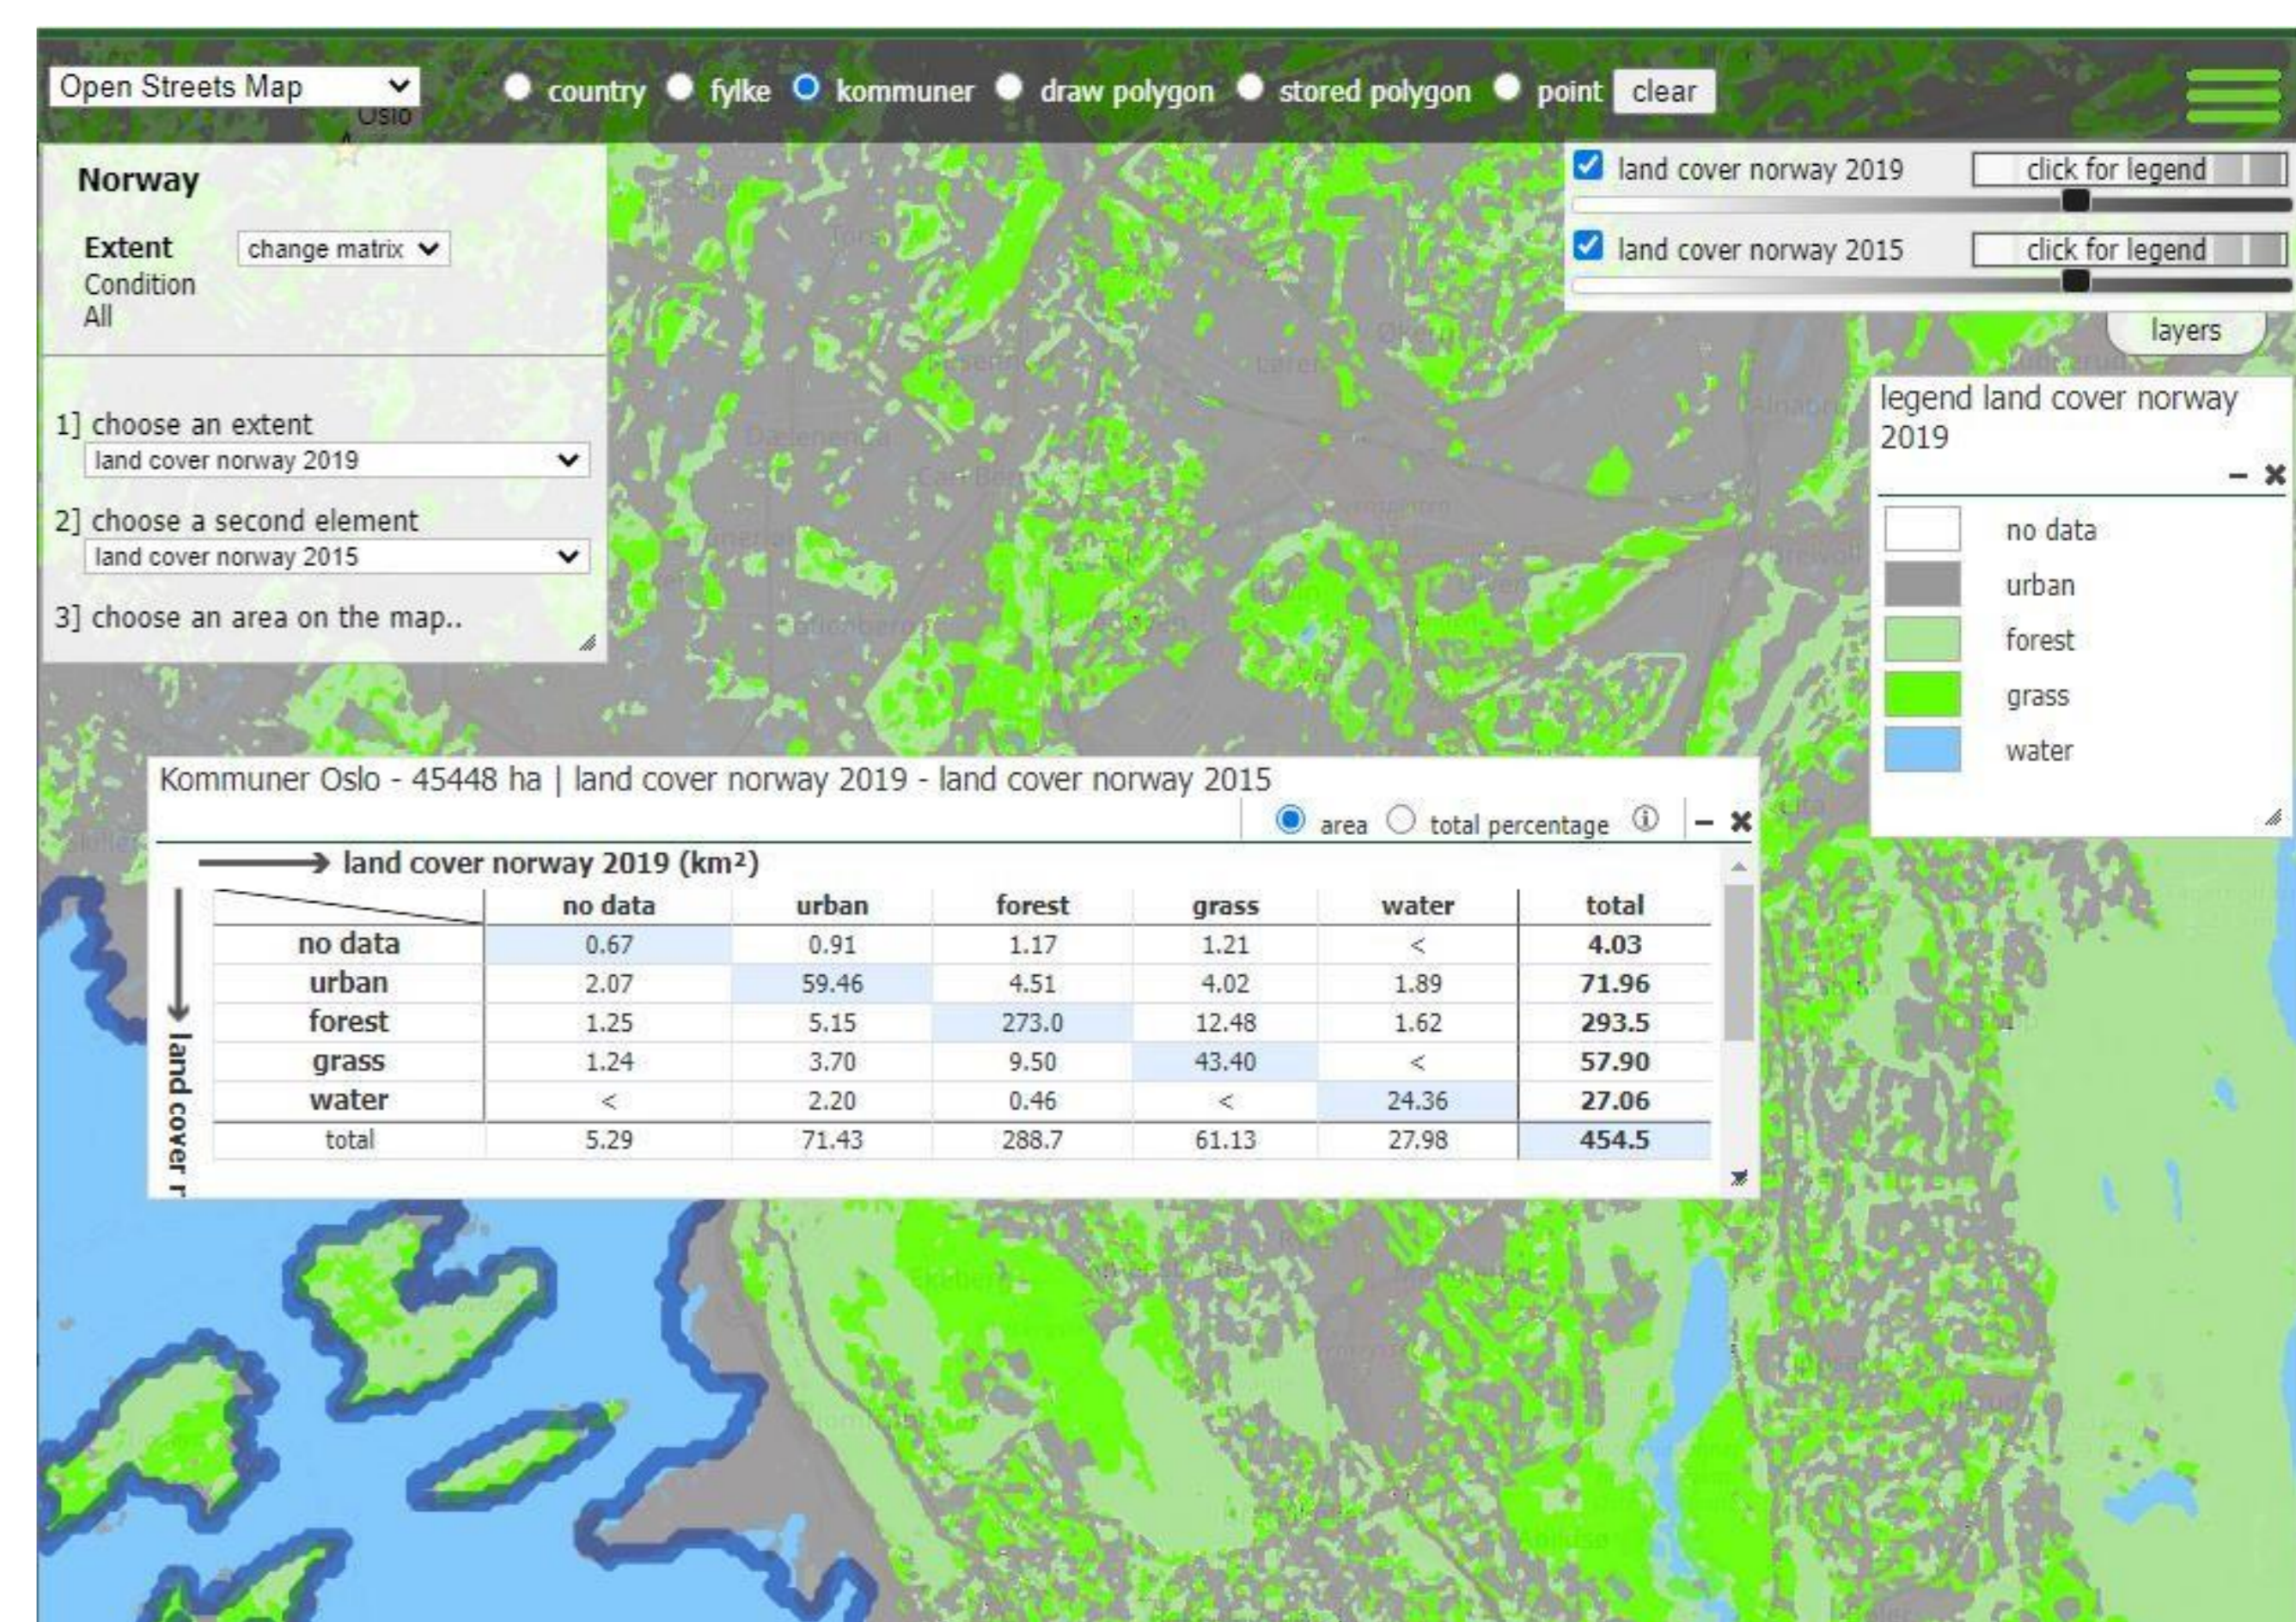

MAIA Viewer

The MAIA viewer provides online analysis and reporting of Ecosystem Accounts.

Eco system types 2000 and 2018 compared to each other in Bulgaria

Extent breakdown matrix for land cover 2015-2019 in the community of Oslo (Norway)

Histogram chart for eco system types in the province of Gelderland (Netherlands)

Account table for floriculture productivity 2015-2018 in the community of Lisse (Netherlands)

Ecosystem Accounts can be analyzed and viewed. Histograms, change matrices and extent accounts can be produced in seconds for predefined areas, like provinces or communities or for custom polygons.