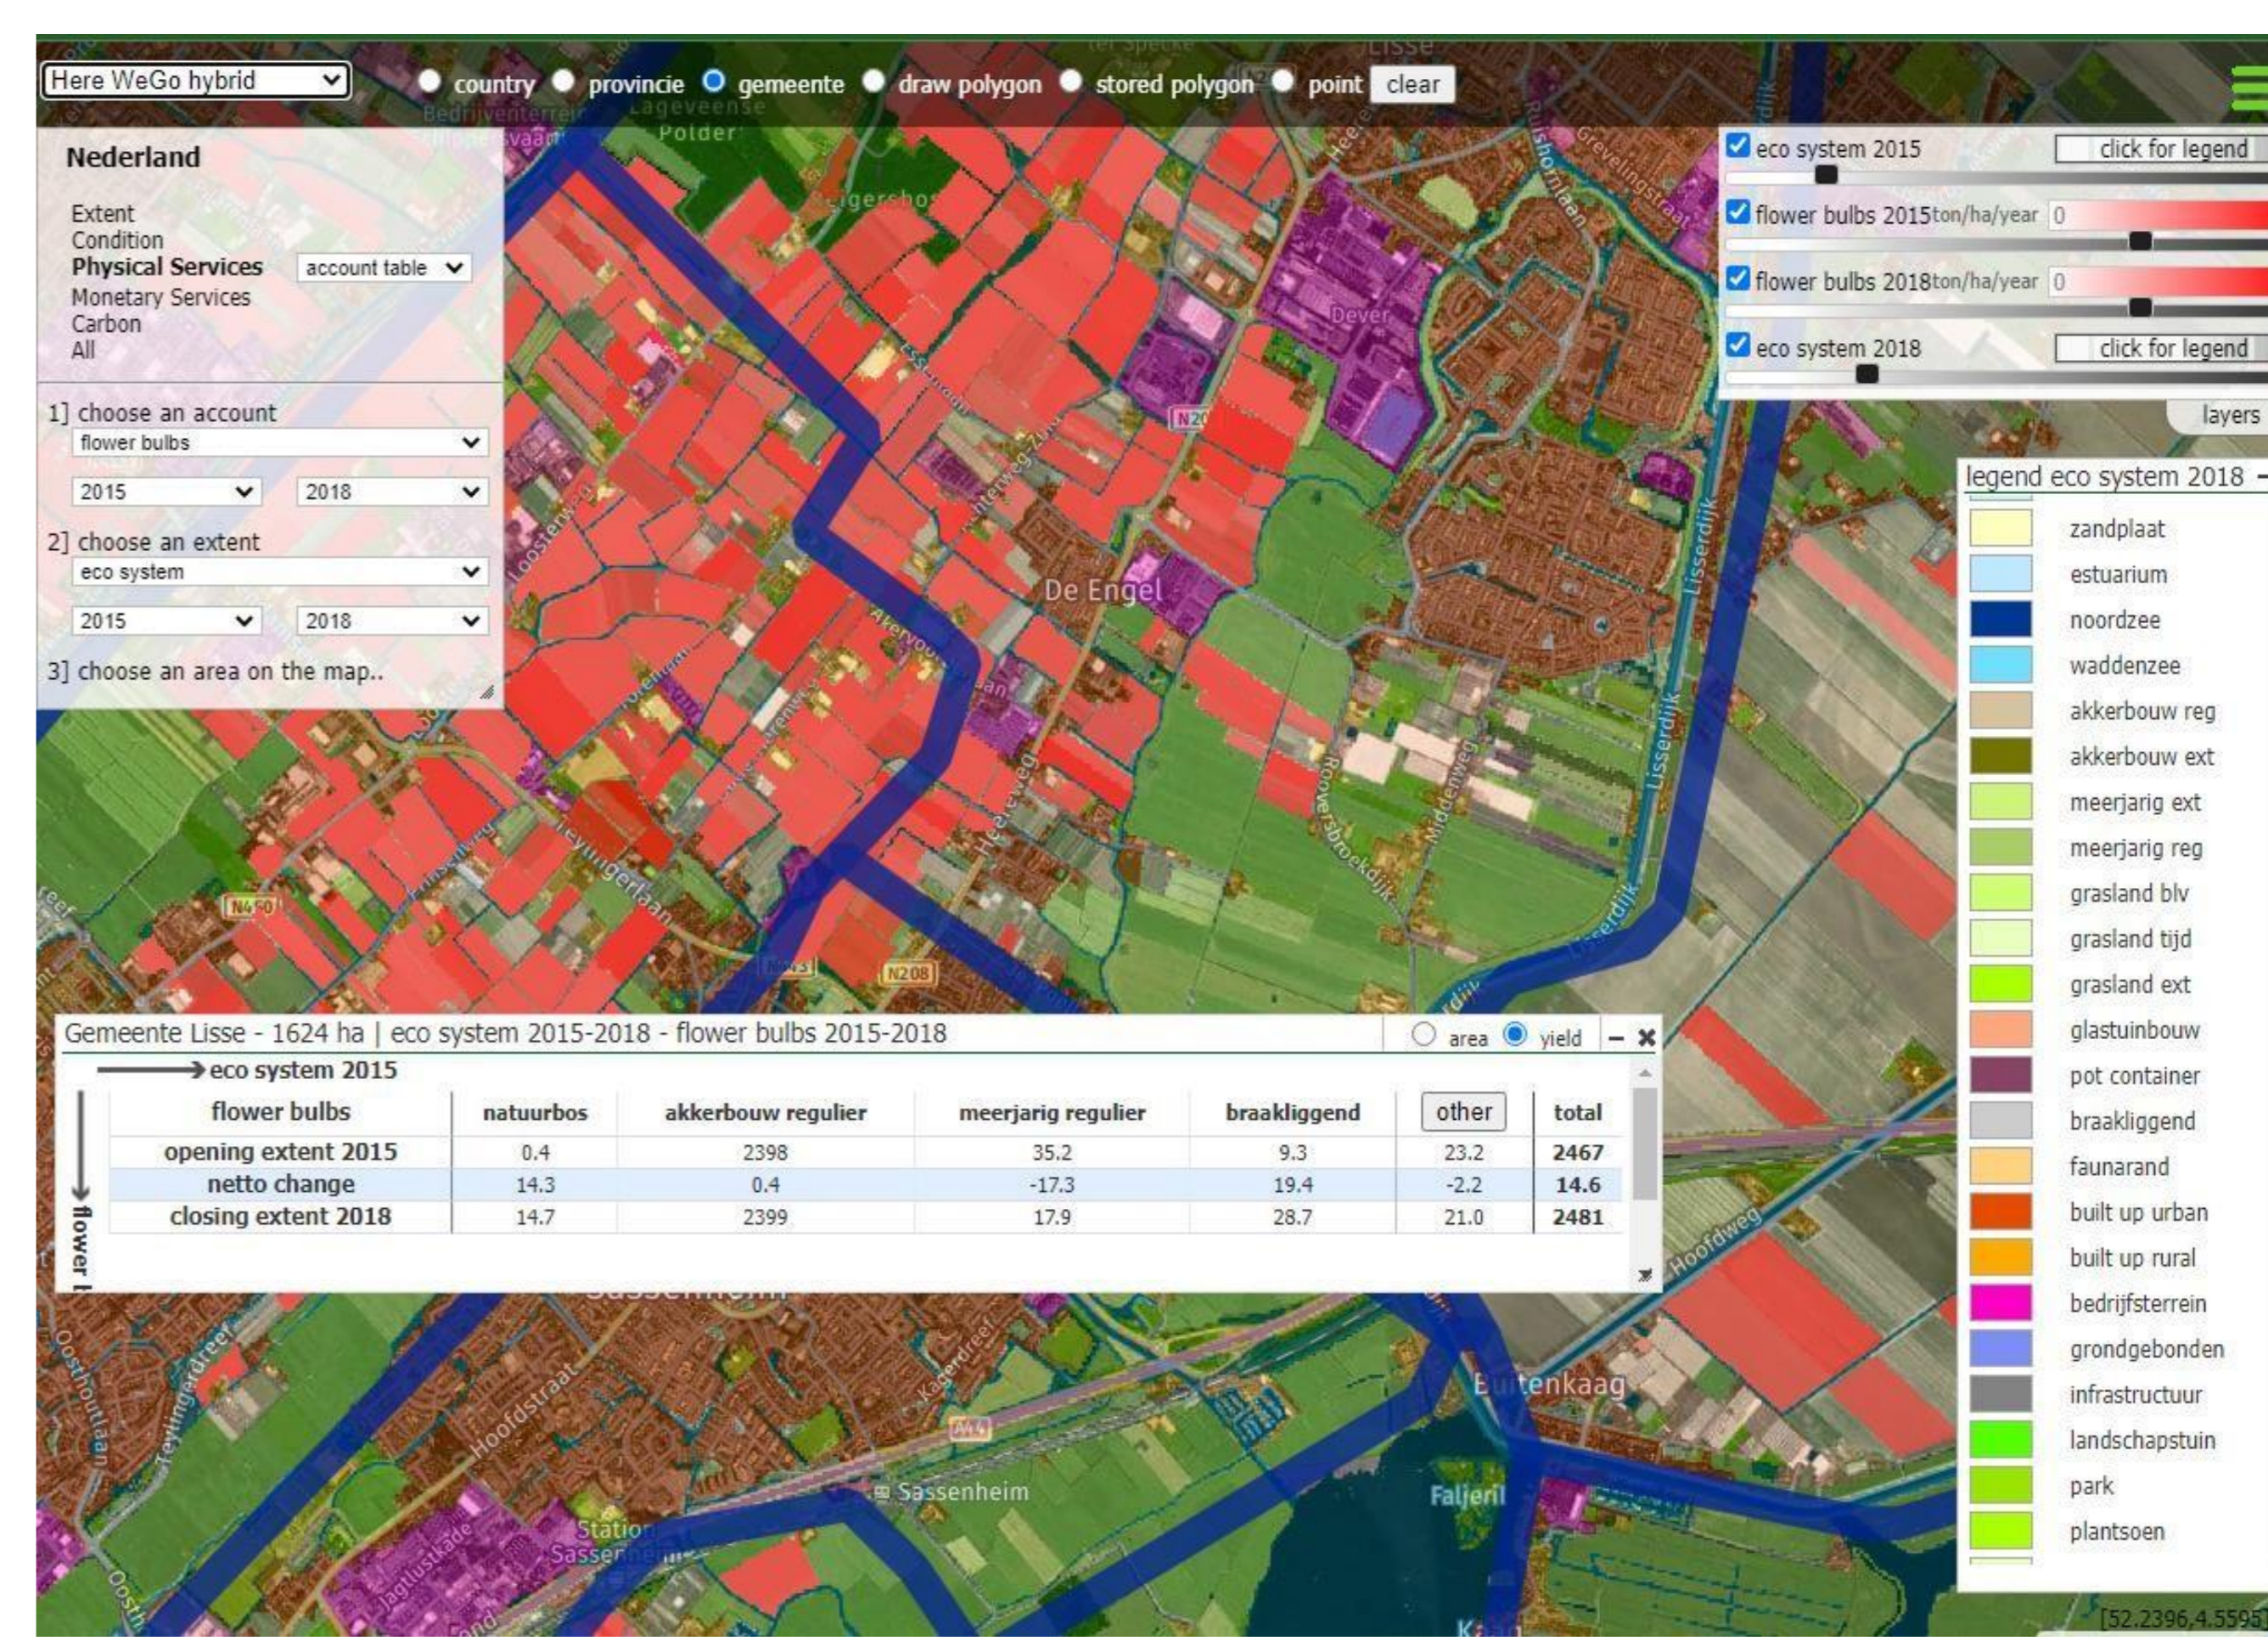

MAIA Viewer

The MAIA viewer provides online analysis and reporting of Ecosystem Accounts.

Eco system types 2000 and 2018 compared to each other in Bulgaria

Extent breakdown matrix for land cover 2015-2019 in the community of Oslo (Norway)

Histogram chart for eco system types in the province of Gelderland (Netherlands)

Account table for floriculture productivity 2015-2018 in the community of Lisse (Netherlands)

Ecosystem Accounts can be analyzed and viewed. Histograms, change matrices and extent accounts can be produced in seconds for predefined areas, like provinces or communities or for custom polygons.

Data providers

- CBS - Statistics Netherlands
- Wageningen University (Netherlands)
- NINA (Norway)
- CSIC (Spain)
- AgroParisTech (France)
- National Institute of Geophysics, Geodesy and Geography, Bulgarian Academy of Sciences (Bulgaria)